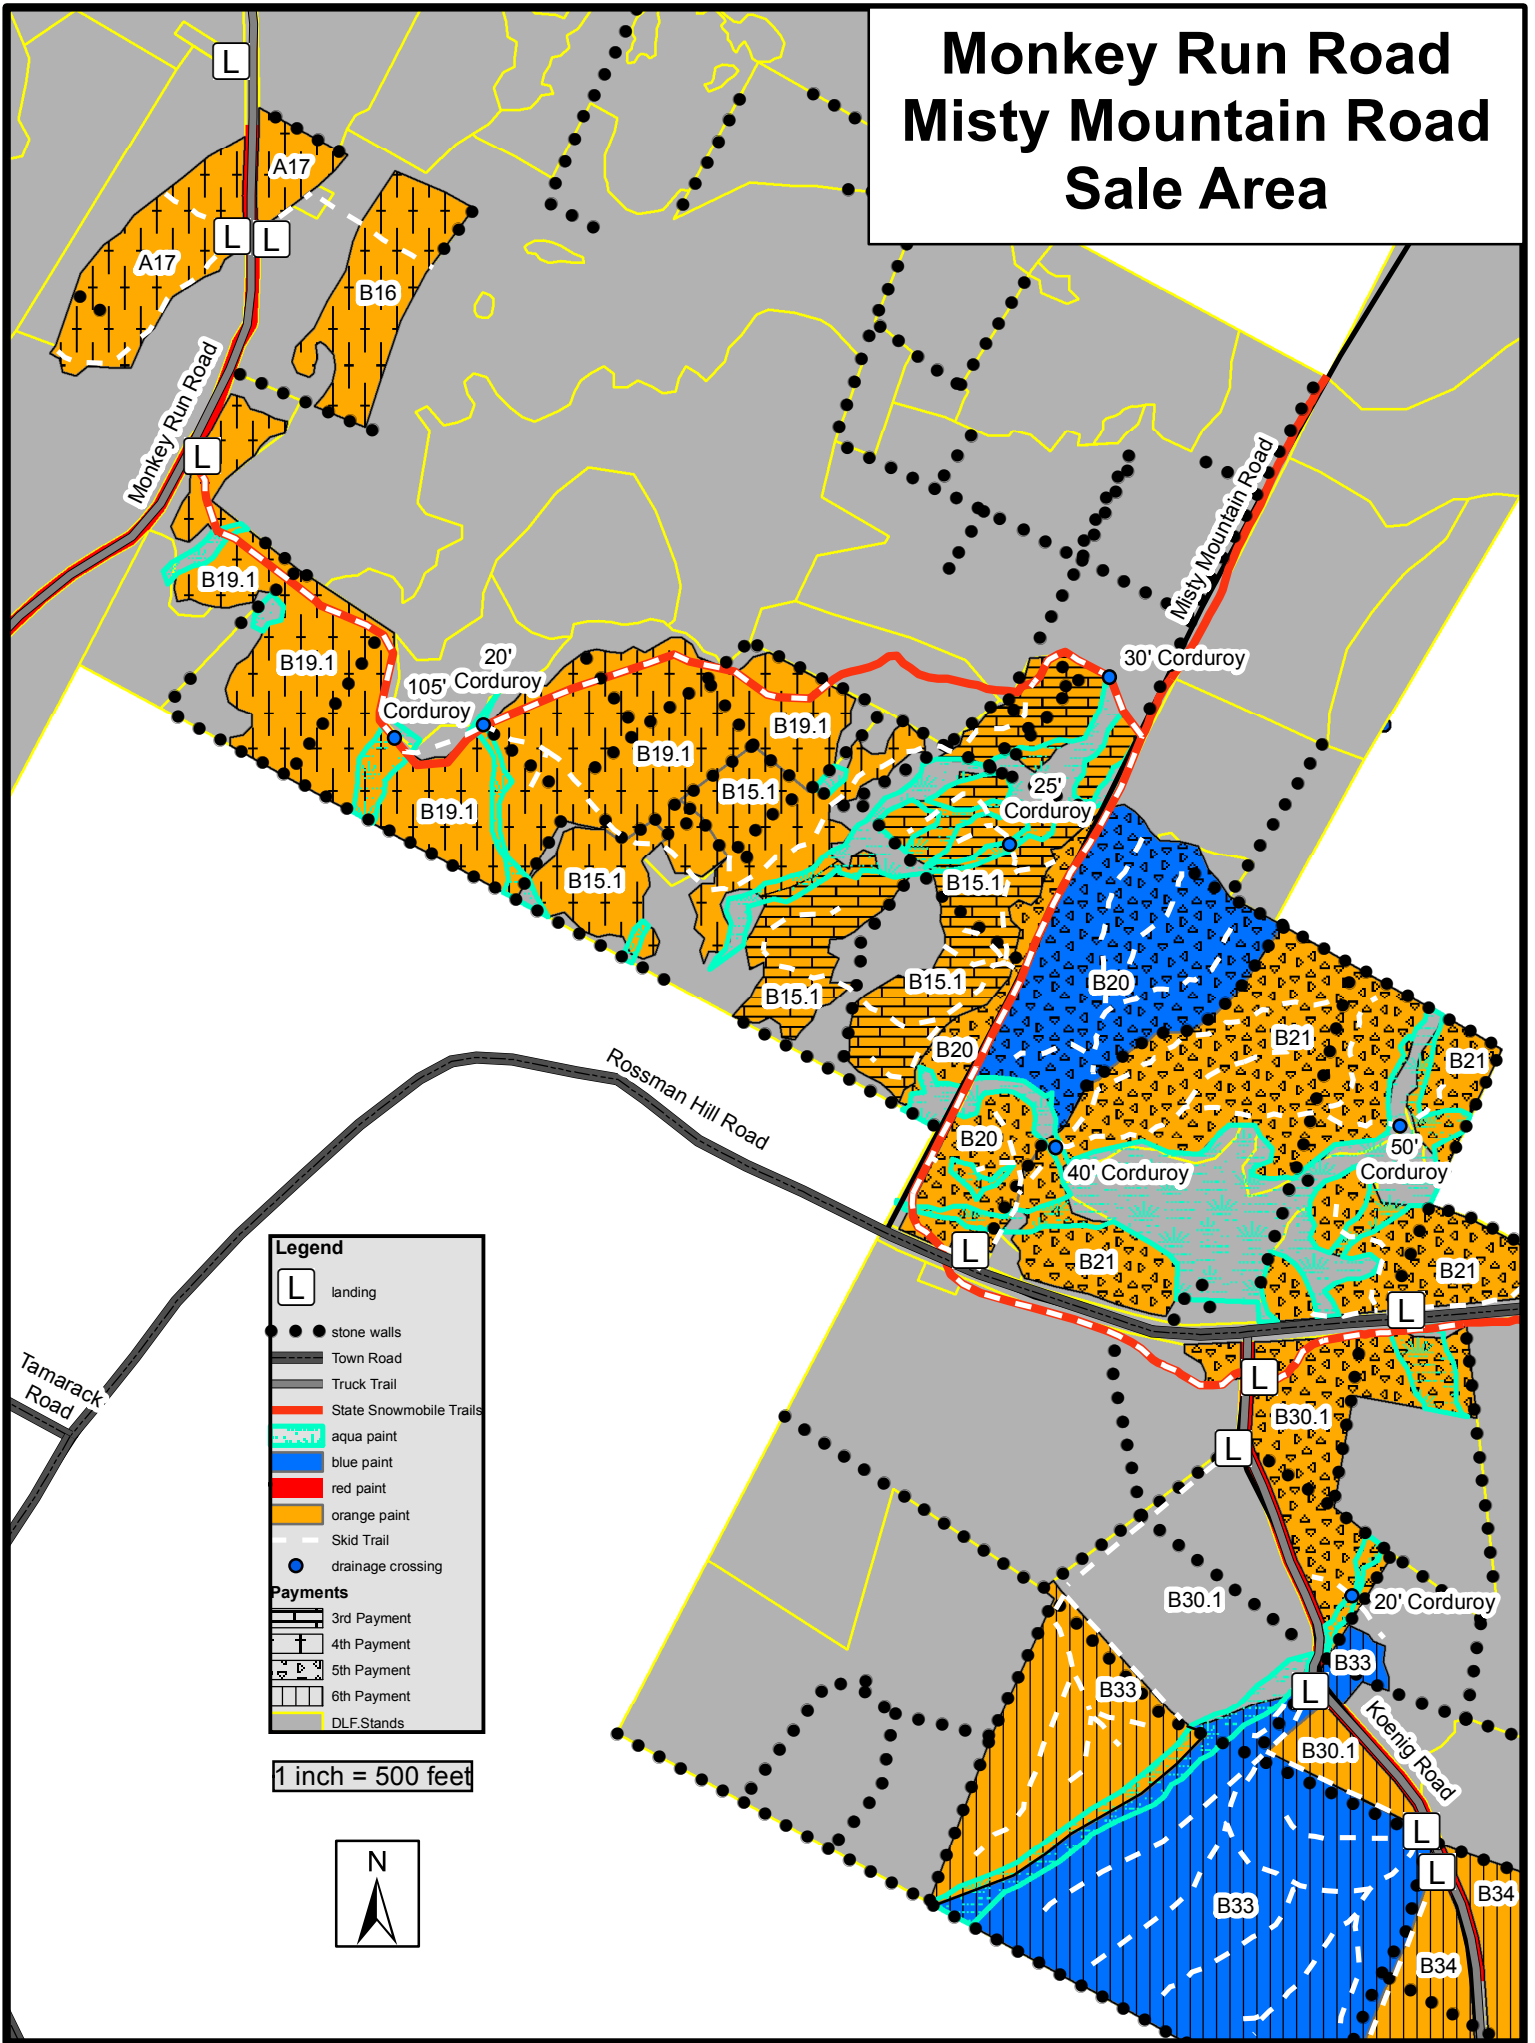

# Monkey Run Road Misty Mountain Road Sale Area

**Legend**

- L landing
- stone walls
- Town Road
- Truck Trail
- State Snowmobile Trails
- aqua paint
- blue paint
- red paint
- orange paint
- - - Skid Trail
- drainage crossing

**Payments**

- ▨ 3rd Payment
- ▧ 4th Payment
- ▩ 5th Payment
- 6th Payment
- ▭ DLF Stands

1 inch = 500 feet