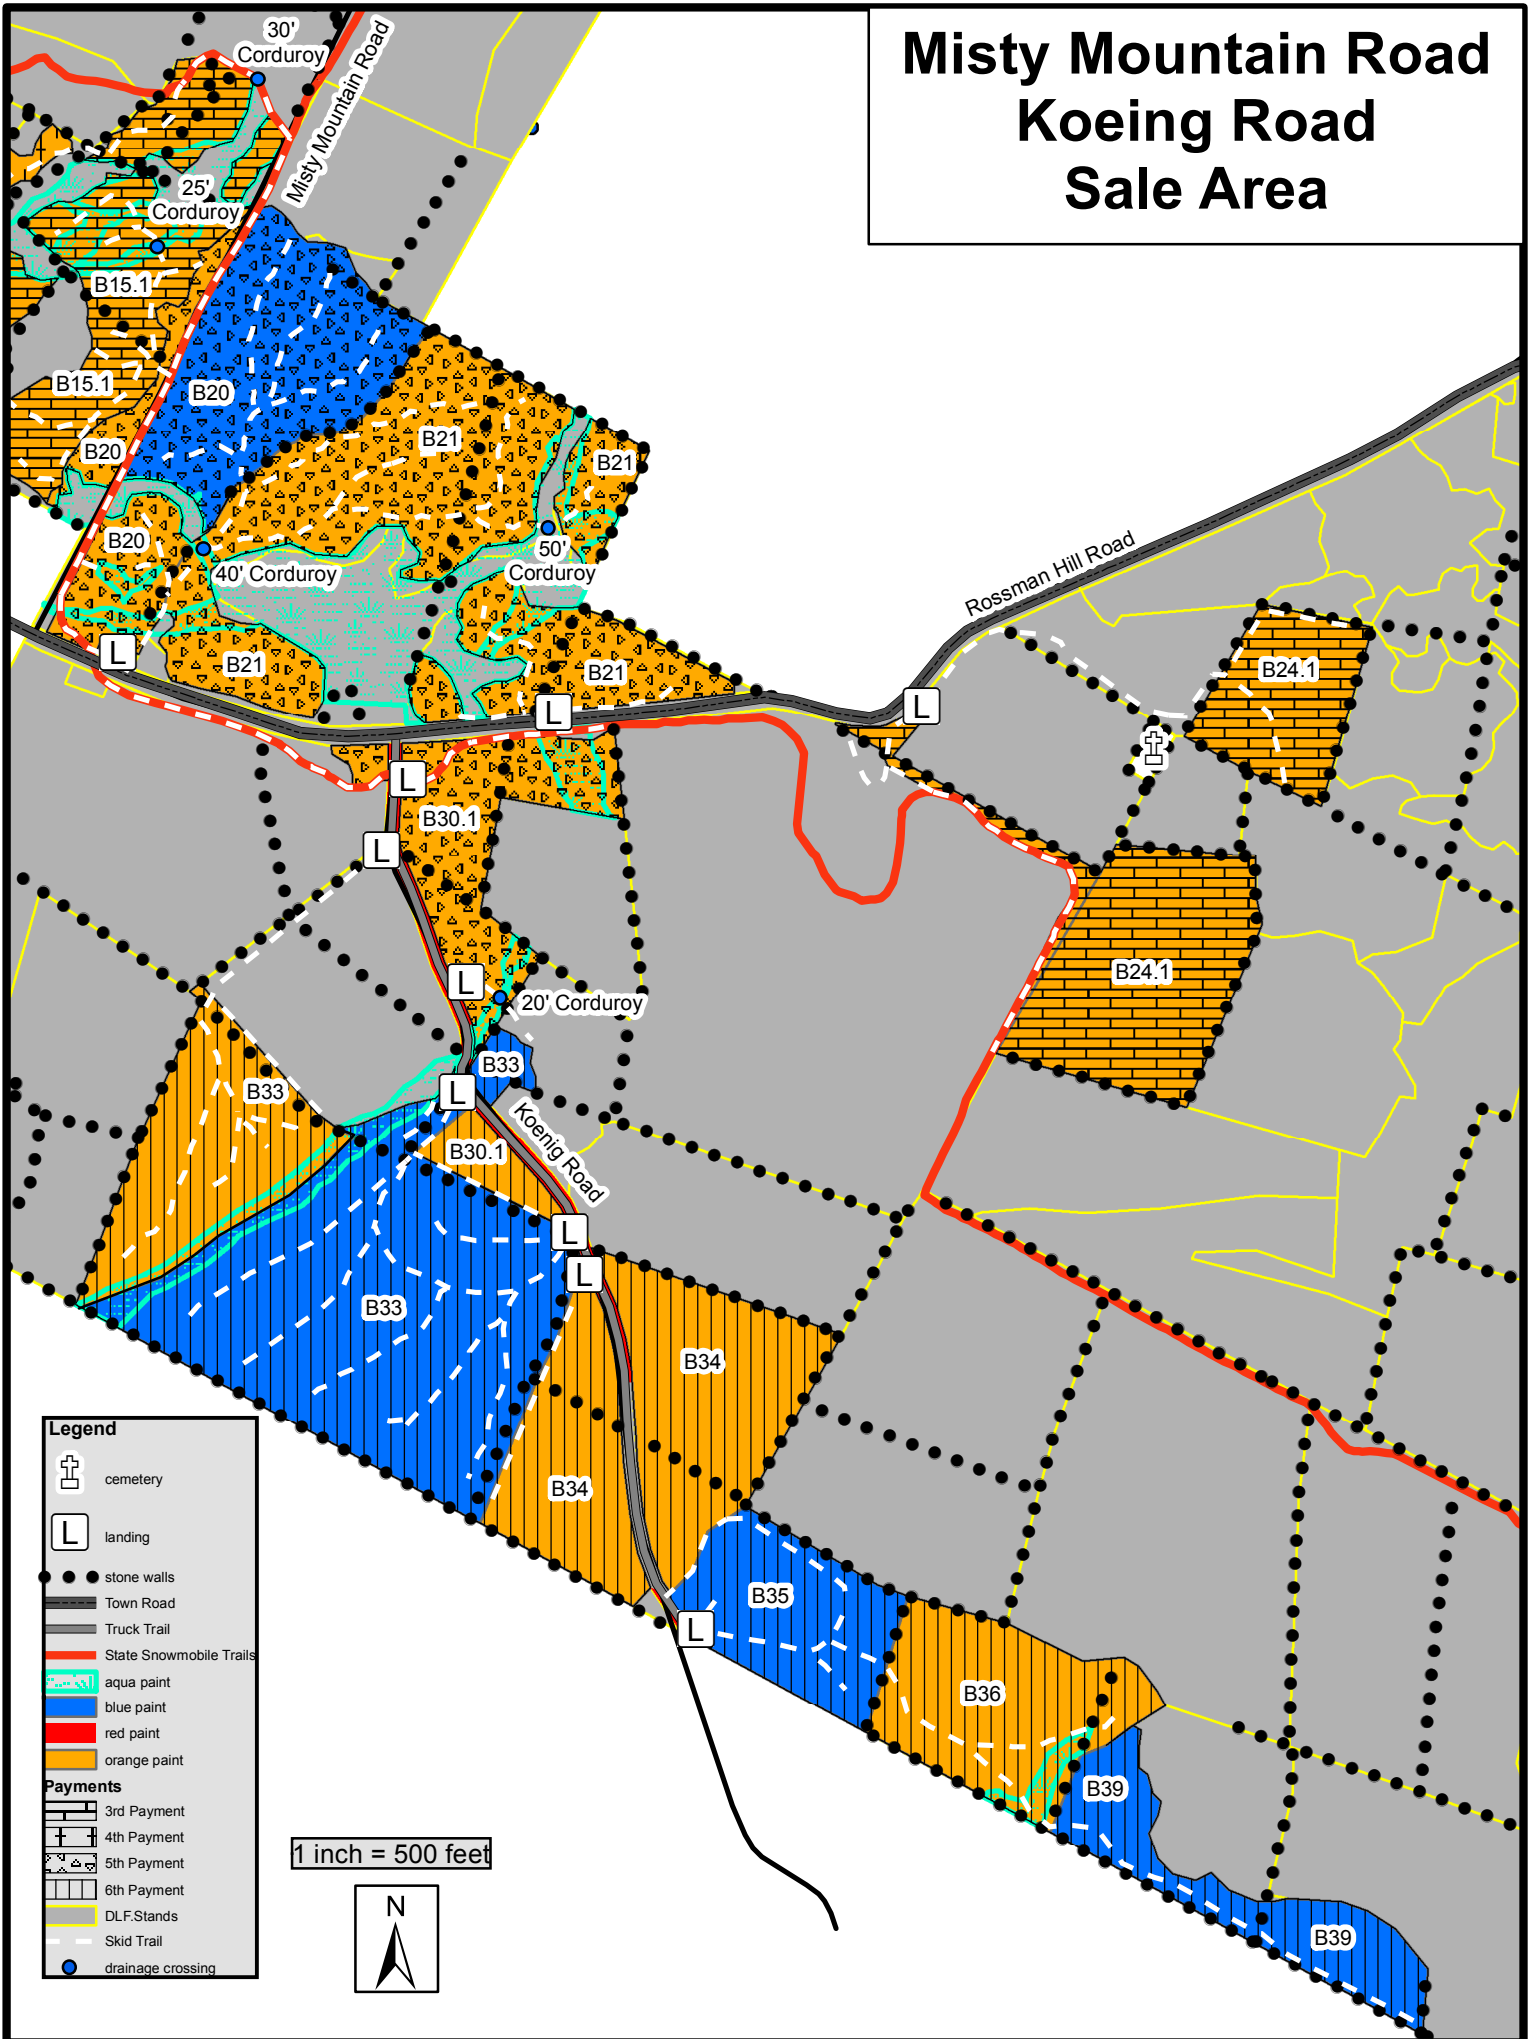

# Misty Mountain Road Koeing Road Sale Area

**Legend**

- cemetery
- landing
- stone walls
- Town Road
- Truck Trail
- State Snowmobile Trails
- aqua paint
- blue paint
- red paint
- orange paint

**Payments**

- 3rd Payment
- 4th Payment
- 5th Payment
- 6th Payment
- DLF Stands
- Skid Trail
- drainage crossing

1 inch = 500 feet